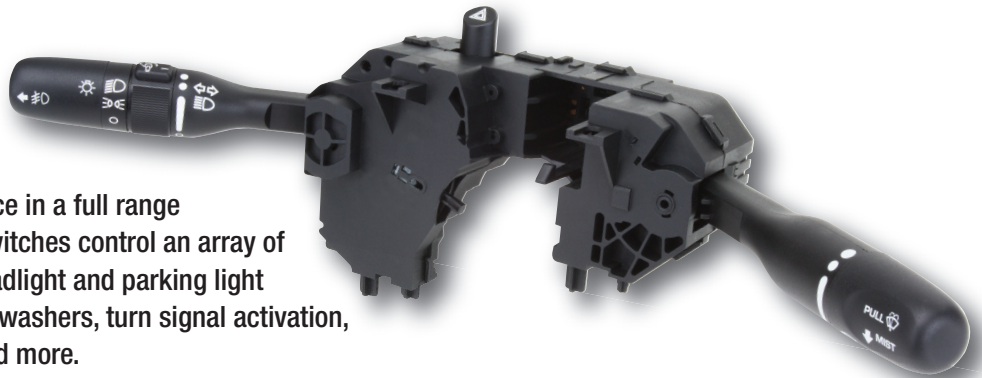

Repair tips:

- Combination switches play an important role in ensuring driver safety, convenience and confidence in a full range of operating conditions. These switches control an array of important functions, including headlight and parking light operation, windshield wipers and washers, turn signal activation, cruise control, hazard warning and more.
- Because of their important role, switch quality is absolutely vital. While two replacement switches from different manufacturers might look alike, there are key quality differences that aren't easily visible. Each CARQUEST switch is manufactured from the OEM-preferred blend of nylon and glass filled plastic for exceptional strength, and includes premium copper/nickel/silver-plated electrical terminals to ensure robust electrical connectivity.

Features:

- Designed using semi-precious metal contacts
- Each switch subjected to rigorous testing processes
- Designed and built to OEM dimensions
- Complies with all federal motor vehicle safety standards
- Mounting and connectors identical to OE

Benefits:

- Superior switching operation
- Meets or exceeds OE switching specifications
- OE form, fit and function for precise fit and reliable operation
- Precise fit and size for ease of installation
- Increased customer satisfaction
- Comprehensive warranty

Visit us at - ecc.carquest.com